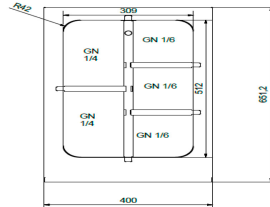

## Divider assy GN1/1 Metos BM 400

### Product information

SKU	4334114
Productnaam	Divider assy GN1/1 Metos BM 400
Afmetingen	50 × 545 × 50 mm
Gewicht	0,520 kg

### Description

- one long divider and three short dividers
- for GN1/1 sized basin
- dish washer safe
- all stainless steel
- fits basin models Metos Proff, Nova, Corona and Drop-in manufactured after 02/2019