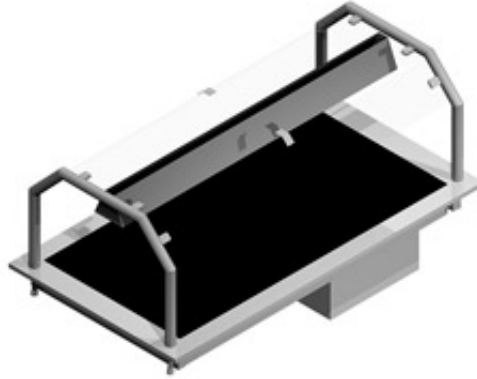

Ceramic Plate Metos Drop-In CPL 1200 SKY H

Product information

SKU	4322150
Productnaam	Ceramic Plate Metos Drop-In CPL 1200 SKY H
Afmetingen	1200 × 650 × 355/734 mm
Gewicht	57,000 kg
Capacity	3 GN 1/1
Technical information	220-240 V, 10 A, 1,38 kW, 1NPE, 50/60 Hz

Description

- heated ceramic plate 3 x GN 1/1
- drop-in model without side panels
- unit's edge is 15 mm above the furniture's top plate
- temperature's adjusting with power controller
- SKY upper shelf with infrared radiator
- width of upper shelf 300 mm
- shelf made of hardened glass