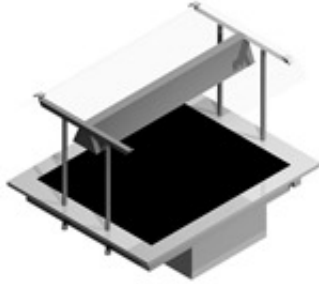

## Ceramic Plate Metos Drop-In CPL 800 Nova H Plus

### Product information

---

SKU	4322084
Productnaam	Ceramic Plate Metos Drop-In CPL 800 Nova H Plus
Afmetingen	800 x 650 x 355/734 mm
Gewicht	43,000 kg
Capacity	2 GN 1/1
Technical information	220-240 V, 10 A, 0,9 kW, 1NPE, 50/60 Hz

### Description

- heated ceramic plate 2 x GN 1/1
- drop-in model without side panels
- unit's edge is 15 mm above the furniture's top plate
- temperature's adjusting with power controller
- width of upper shelf 420 mm
- shelf made of hardened glass
- with infrared radiator
- shelf with PLUS glass edge