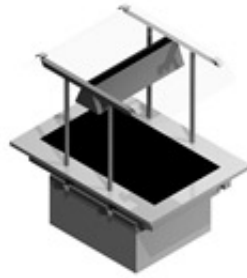

Ceramic Plate Metos Drop-In CPL 450 Nova H Plus

Product information

SKU	4322082
Productnaam	Ceramic Plate Metos Drop-In CPL 450 Nova H Plus
Afmetingen	460 x 650 x 355/734 mm
Gewicht	35,500 kg
Capacity	2 GN 1/1
Technical information	220-240 V, 10 A, 0,5 kW, 1NPE, 50/60 Hz

Description

- heated ceramic plate 2 x GN 1/1
- drop-in model without side panels
- unit's edge is 15 mm above the furniture's top plate
- temperature's adjusting with power controller
- width of upper shelf 420 mm
- shelf made of hardened glass
- fluorescence tube
- shelf with PLUS glass edge