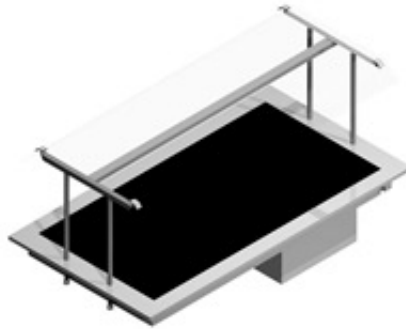

Ceramic Plate Metos Drop-In CPL 1200 Nova Plus LED

Product information

SKU	4322075
Productnaam	Ceramic Plate Metos Drop-In CPL 1200 Nova Plus LED
Afmetingen	1200 × 650 × 355/734 mm
Gewicht	60,000 kg
Capacity	3 GN 1/1
Technical information	220-240 V, 10 A, 0,8 kW, 1NPE, 50/60 Hz

Description

- heated ceramic plate 3 x GN 1/1
- drop-in model without side panels
- unit's edge is 15 mm above the furniture's top plate
- temperature's adjusting with power controller
- width of upper shelf 420 mm
- shelf made of hardened glass
- 3000K LED light
- shelf with PLUS glass edge