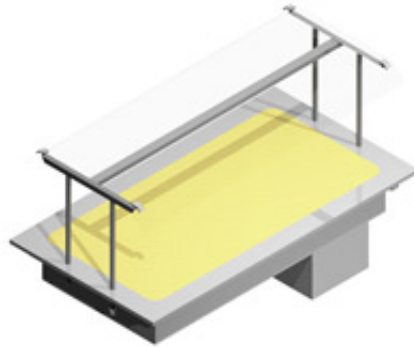

Bain Marie Metos Drop-In BM 1200 Nova Plus LED

Product information

SKU	4322069
Productnaam	Bain Marie Metos Drop-In BM 1200 Nova Plus LED
Afmetingen	1200 × 650 × 355/734 mm
Gewicht	48,000 kg
Capacity	3 GN 1/1
Technical information	220-240 V, 10 A, 1,7 kW, 1NPE, 50/60 Hz Drain: ø 21/16

Description

- bain marie GN 3/1, depth 160 mm
- structure of the basin totally seamless and all the corners have been rounded for easier cleaning
- there is an outlet valve on the bottom of the basin with hose length of 1 m
- drop-in model without side panels
- basin's edge is 15 mm above the furniture's top plate
- temperature's adjusting with thermostat
- width of upper shelf 420 mm
- shelf made of hardened glass
- 3000K LED light
- shelf with PLUS glass edge