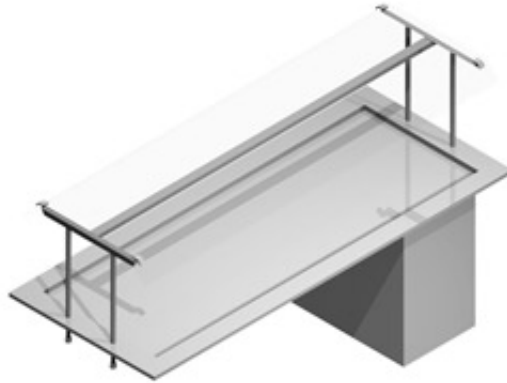

## Frost Plane Metos Nova Plus 1600 LED Drop-In

### Product information

---

SKU	4322063
Productnaam	Frost Plane Metos Nova Plus 1600 LED Drop-In
Afmetingen	1600 × 650 × 500/879 mm
Gewicht	87,000 kg
Capacity	4 GN 1/1
Technical information	220-240 V, 10 A, 0,33 kW, 1NPE, 50 Hz Drain: ø 21/16
Type of the refrigerant	R290
Quantity of refrigerant [g]	110

### Description

- cold basin GN 4/1, depth 20 mm
- drop-in model without side panels
- insulated basin
- basin's edge is 15 mm above the furniture's top plate
- width of upper shelf 420 mm
- shelf made of hardened glass
- 3000K LED light
- shelf with PLUS glass edge