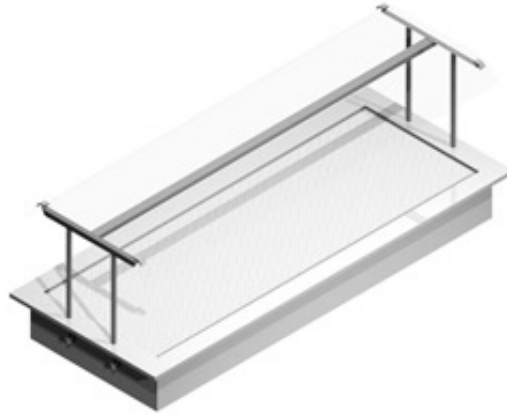

## Crushed Ice Basin Metos Nova Plus 1600 LED Drop-In

### Product information

---

SKU	4322055
Productnaam	Crushed Ice Basin Metos Nova Plus 1600 LED Drop-In
Afmetingen	1600 × 650 × 230/609 mm
Gewicht	65,000 kg
Capacity	4 GN 1/1
Technical information	230 V, 10 A, 0,03 kW, 1NPE, 50/60 Hz Drain: ø 21/16

### Description

- insulated basin GN 4/1, depth 160 mm
- structure of the basin totally seamless and all the corners have been rounded for easier cleaning
- there is an outlet valve on the bottom of the basin with hose length of 1 m
- drop-in model without side panels
- basin's edge is 15 mm above the furniture's top plate
- without cold machine
- width of upper shelf 420 mm
- shelf made of hardened glass
- 3000K LED light
- shelf with PLUS glass edge