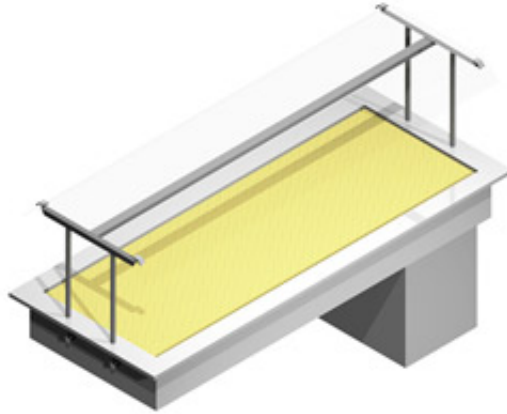

## Cold Basin Metos Drop-In CB 1600 Nova Plus LED

### Product information

---

SKU	4322047
Productnaam	Cold Basin Metos Drop-In CB 1600 Nova Plus LED
Afmetingen	1600 × 650 × 640/1019 mm
Gewicht	87,000 kg
Capacity	4 GN 1/1
Technical information	220-240 V, 10 A, 0,33 kW, 1NPE, 50 Hz Drain: ø 21/16
Type of the refrigerant	R290
Quantity of refrigerant [g]	110

### Description

- cold basin GN 3/1, depth 160 mm
- drop-in model without side panels
- structure of the basin totally seamless and all the corners have been rounded for easier cleaning
- there is an outlet valve on the bottom of the basin with hose length of 1 m
- basin's edge is 15 mm above the furniture's top plate
- width of upper shelf 420 mm
- 3000K LED light
- shelf made of hardened glass
- shelf with PLUS glass edge