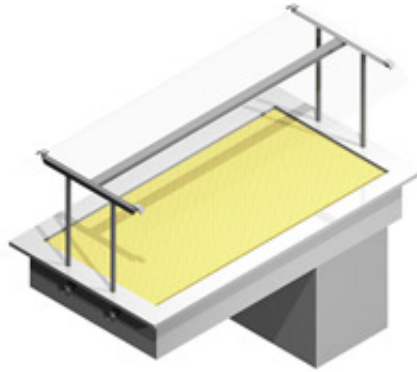

Cold Basin Metos Drop-In CB 1200 Nova Plus LED

Product information

SKU	4322045
Productnaam	Cold Basin Metos Drop-In CB 1200 Nova Plus LED
Afmetingen	1200 × 650 × 640/1019 mm
Gewicht	74,000 kg
Capacity	3 GN 1/1
Technical information	220-240 V, 10 A, 0,32 kW, 1NPE, 50 Hz Drain: ø 21/16
Type of the refrigerant	R290
Quantity of refrigerant [g]	90

Description

- cold basin GN 3/1, depth 160 mm
- drop-in model without side panels
- structure of the basin totally seamless and all the corners have been rounded for easier cleaning
- there is an outlet valve on the bottom of the basin with hose length of 1 m
- basin's edge is 15 mm above the furniture's top plate
- width of upper shelf 420 mm
- 3000K LED light
- shelf made of hardened glass
- shelf with PLUS glass edge