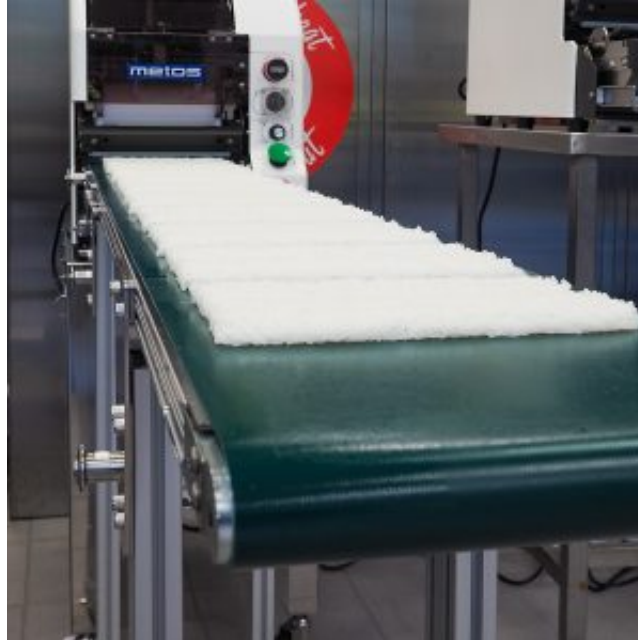

Sushi Roll Machine System Metos TSM-900CK1 150

Product information

SKU	4000443
Productnaam	Sushi Roll Machine System Metos TSM-900CK1 150
Afmetingen	380 × 1500 × 500 mm
Gewicht	60,000 kg
Capacity	1000 sheets / hour
Technical information	220-240 V, 0,12 kW, 1NPE, 50/60 Hz

Description

- rice sheet robot with belt
- rice hopper capacity max. 9 kg
- easy daily cleaning
- easy adjustability
- emergency stop function
- high productivity 1000 sheets per hour. Depending on the length of each formed rice sheet.
- including stand, 1500 mm long belt and maki rolling kit