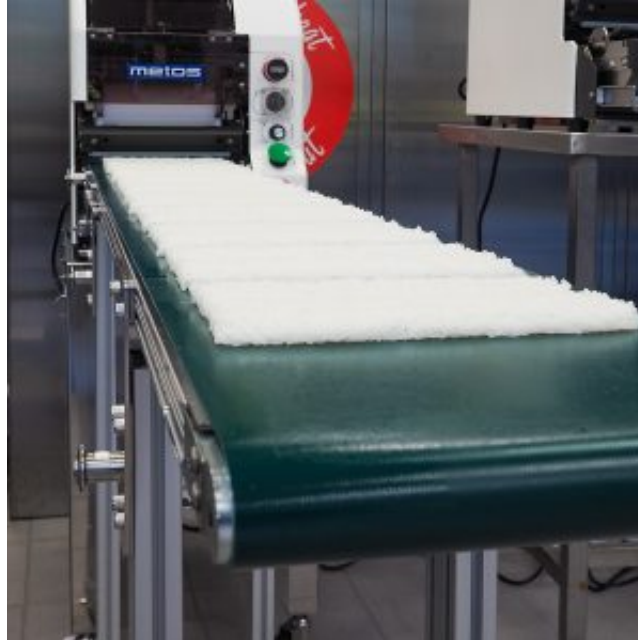

Sushi Roll Machine System Metos TSM-900CK1 100

Product information

SKU	4000442
Productnaam	Sushi Roll Machine System Metos TSM-900CK1 100
Afmetingen	380 × 1500 × 500 mm
Gewicht	60,000 kg
Capacity	1000 sheets / hour
Technical information	220-240 V, 0,12 kW, 1NPE, 50/60 Hz

Description

- rice sheet robot with belt
- rice hopper capacity max. 9 kg
- easy daily cleaning
- easy adjustability
- emergency stop function
- high productivity 1000 sheets per hour. Depending on the length of each formed rice sheet.
- including stand, 1000 mm long belt and maki rolling kit