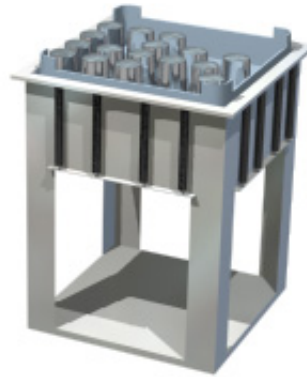

## Basket Dispenser Metos Drop-In BD 750

### Product information

---

SKU	4138555
Productnaam	Basket Dispenser Metos Drop-In BD 750
Afmetingen	590 × 590 × 750 mm
Gewicht	20,000 kg
Capacity	4 koria

### Description

- dispenser for 500 x 500 mm baskets
- string power can be adjusted accordingly to racks weight
- drop-in model without side panels
- unit's edge is 15 mm above the furniture's top plate
- minimum height of furniture 750 mm
- capacity 4 baskets