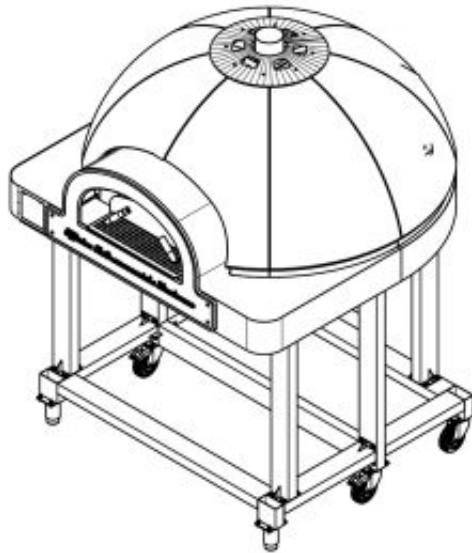

## Stand for Metos DOME pizza oven, overturning model

### Product information

---

SKU	4143492
Productnaam	Stand for Metos DOME pizza oven, overturning model
Afmetingen	1340 × 1125 × 1070 mm
Gewicht	79,000 kg

### Description

A special stand for the Metos Dome pizza oven, which also serves as a transport platform. Allows the oven to be turned vertically, giving a total width of only 750 mm. This allows the oven to be transported in tight spaces.

- open stand without panels
- six feet (four of which are equipped with wheels)
- a sturdy structure that distributes the weight of the oven correctly
- gives the Dome oven an ergonomic working height