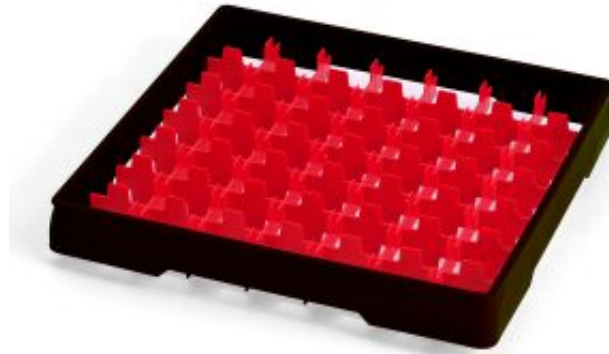

## Black heightening frame with red divider Metos

### Product information

---

SKU	4550013
Productnaam	Black heightening frame with red divider Metos
Afmetingen	500 × 500 × 50 mm
Gewicht	0,700 kg
Capacity	49 tumbler Ø60

### Description

Black heightening frame, 50x50 cm, injection moulded PP-plastic. With red compartment for 49 glasses with max. diam. 60 mm. Height 50 mm.