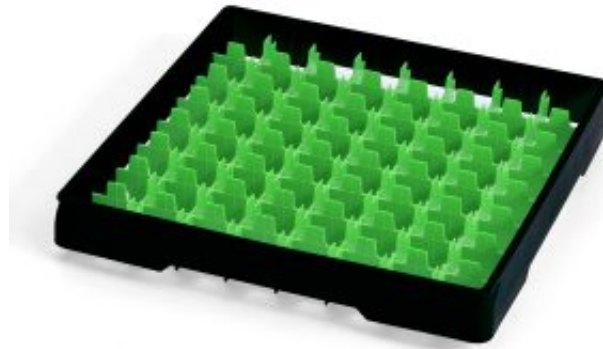

Black heightening frame with green divider Metos

Product information

SKU	4550011
Productnaam	Black heightening frame with green divider Metos
Afmetingen	500 × 500 × 50 mm
Gewicht	0,700 kg
Capacity	64 tumbler Ø52

Description

Black heightening frame, 50x50 cm, injection moulded PP-plastic. With green compartment for 46 glasses with max. diam. 52 mm. Height 50 mm.