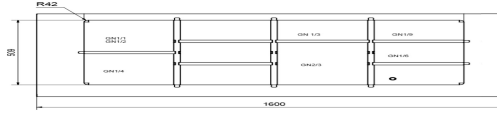

Divider assy GN4/1 Metos BM 1600

Product information

SKU	4334101
Productnaam	Divider assy GN4/1 Metos BM 1600
Afmetingen	mm
Gewicht	1,580 kg

Description

- three long dividers and three short dividers for the middle and three short dividers for the side
- for GN4/1 sized basin
- dish washer safe
- all stainless steel
- fits basin models Metos Proff, Nova, Corona and Drop-in manufactured after 02/2019
- GN containers not included