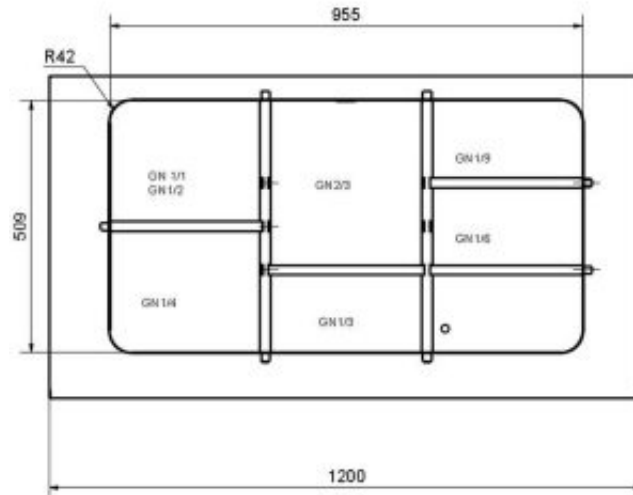

Divider assy GN3/1 Metos BM 1200

Product information

SKU	4334100
Productnaam	Divider assy GN3/1 Metos BM 1200
Afmetingen	mm
Gewicht	1,050 kg

Description

- 2 long dividers and 3+1 short dividers
- for GN3/1 sized basin
- dish washer safe
- all stainless steel
- fits basin models Metos Proff, Nova, Corona and Drop-in manufactured after 02/2019
- GN containers not included