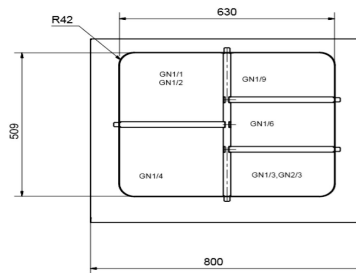

Divider assy GN2/1 Metos BM 800

Product information

SKU	4334099
Productnaam	Divider assy GN2/1 Metos BM 800
Afmetingen	mm
Gewicht	0,670 kg

Description

- one long divider and three short dividers
- for GN2/1 sized basin
- dish washer safe
- all stainless steel
- fits basin models Metos Proff, Nova, Corona and Drop-in manufactured after 02/2019
- GN containers not included