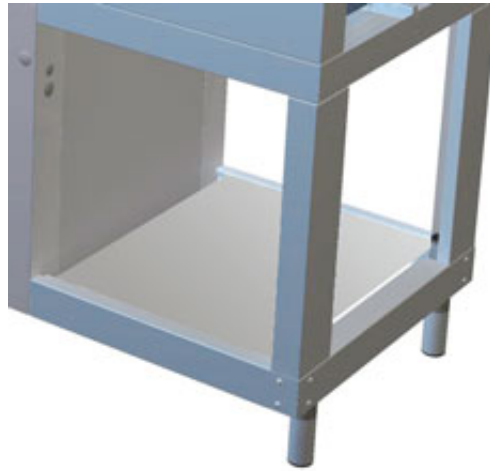

Stand with plane shelf to Metos WD-T60

Product information

| | |
|-------------|--|
| SKU | 4246262 |
| Productnaam | Stand with plane shelf to Metos WD-T60 |
| Afmetingen | 604 × 695 × 820 mm |
| Gewicht | 7,000 kg |

Description