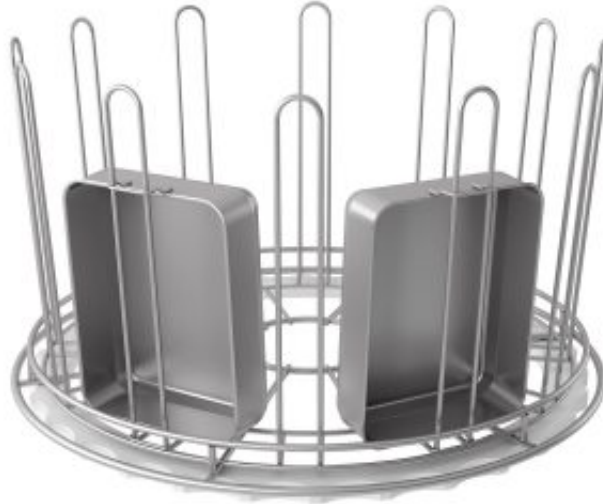

## Center pan support for Metos WD-90 DUO/HC

### Product information

---

SKU	4246160
Productnaam	Center pan support for Metos WD-90 DUO/HC
Afmetingen	mm
Gewicht	1,400 kg

### Description

- by positioning the support in the rack the space inside can be varied according to the size Of the pans and pots
- easy to use
- cutlery and utensil holder can be used with center pan support(not included in the price)