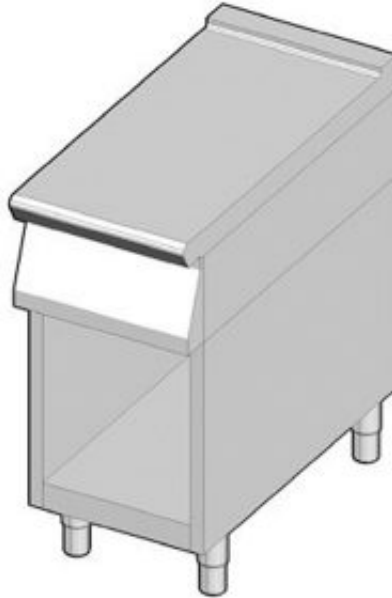

## Work top with drawer Metos 8ATLUBO/40

### Product information

---

SKU	4243310
Productnaam	Work top with drawer Metos 8ATLUBO/40
Afmetingen	400 × 850 × 900 mm
Gewicht	38,000 kg