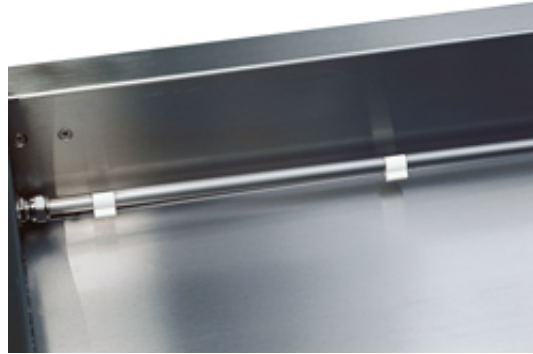

Solenoid valve for rinsing basin Metos

Product information

SKU	4218421
Productnaam	Solenoid valve for rinsing basin Metos
Afmetingen	mm
Gewicht	2,000 kg

Description