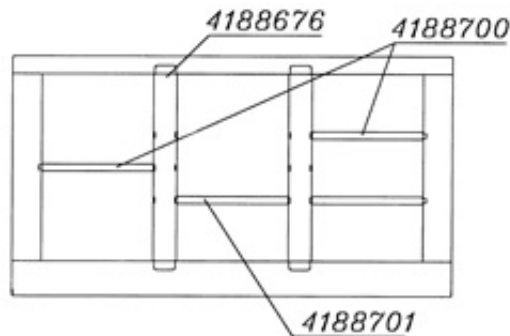

GN-divider set Metos Proff 1200

Product information

SKU	4188712
Productnaam	GN-divider set Metos Proff 1200
Afmetingen	mm
Gewicht	0,010 kg

Description

The GN divider package 1200 contains two DL1200 spacers, three DS dividers and one DM divider. With the help of the intermediate divider and intermediate list, the basin can be divided to fit smaller GN containers.

- suitable for GN3/1 basin
- stainless steel, machine washable
- suitable for Metos Proff, Nova, Corona and Drop-in pools manufactured before 02/2019

DELIVERY INCLUDES:

- two DL1200 dividers 554X64 mm, three DS dividers 317x20 mm and one DM divider 310x20 mm