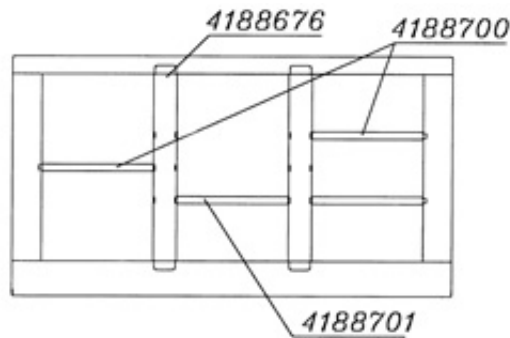

Divider Metos Proff DM 310*20 mm

Product information

SKU	4188701
Productnaam	Divider Metos Proff DM 310*20 mm
Afmetingen	310 × 20 × 10 mm
Gewicht	0,010 kg

Description

The DM divider acts as a GN divider between the lång basin dividers (DL1200). With one DM divider and an optional DL divider, you get space for, for example, two GN1/2 containers.

- stainless steel, machine washable
- suitable for Metos Proff, Nova, Corona and Drop-in basins manufactured before 02/2019

ACCESSORIES (to be ordered separately):

- DL1200 divider