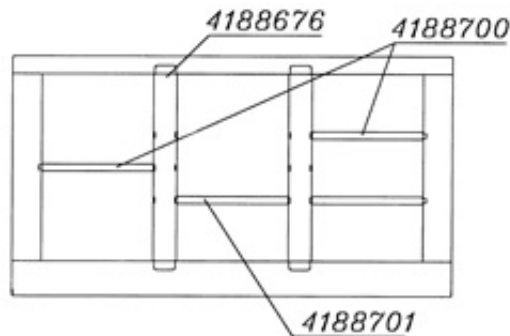

## Divider Metos Proff DS 317\*20 mm

### Product information

---

SKU	4188700
Productnaam	Divider Metos Proff DS 317*20 mm
Afmetingen	317 × 20 × 10 mm
Gewicht	0,500 kg

### Description

The DS divider acts as a GN divider between the lång basin divider (DL800 or DL1200) and the edge of the basin. With one DS divider and an optional DL divider, you get space for, for example, two GN1/2 containers.