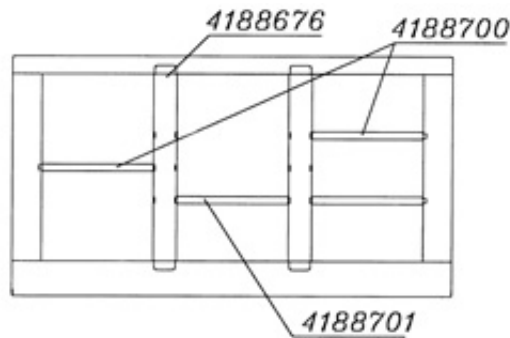

Divider Metos Proff DL1200 (554*64mm)

Product information

SKU	4188676
Productnaam	Divider Metos Proff DL1200 (554*64mm)
Afmetingen	554 × 64 × 10 mm
Gewicht	0,500 kg

Description

Long divider for the GN3/1 basin, to divide the basin with the optional DS and DM dividers to fit smaller GN containers.