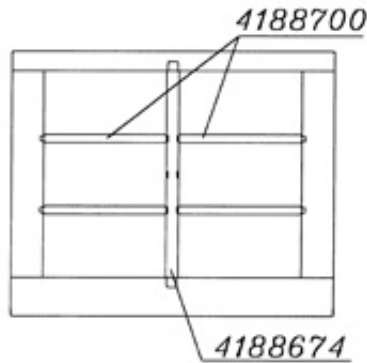

Divider Metos Proff DL800 (554*31mm)

Product information

SKU	4188674
Productnaam	Divider Metos Proff DL800 (554*31mm)
Afmetingen	554 × 31 × 10 mm
Gewicht	0,100 kg

Description

Long divider bar for a GN2/1 basin, to divide the basin into two GN1/1 containers or with the optional DS divider to fit smaller GN containers.