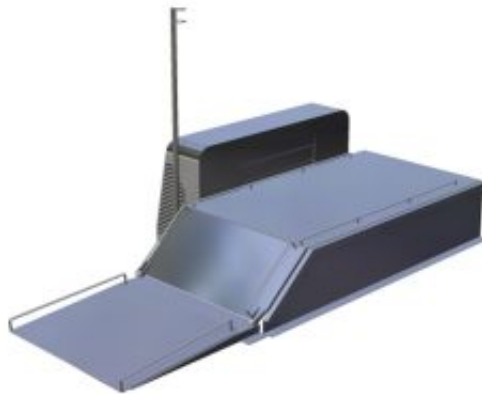

Lift Metos Multiwasher 300 series

Product information

SKU	4001016
Productnaam	Lift Metos Multiwasher 300 series
Afmetingen	800 × 680 mm
Gewicht	30,010 kg

Description

Lift for Multiwasher 300 series washing machines