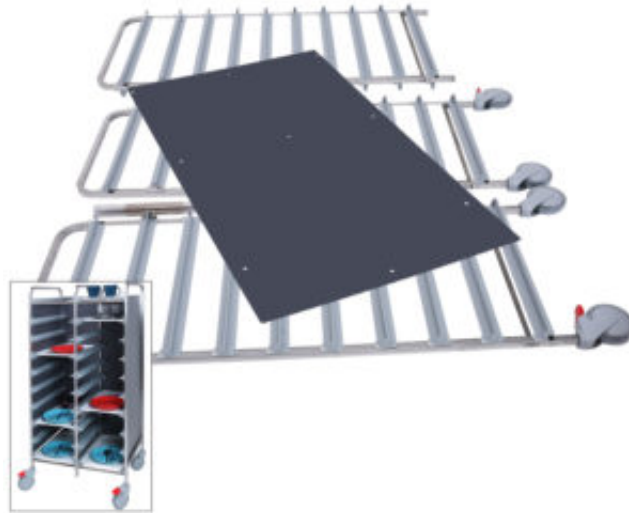

Tray trolley Metos TRT-20C Flat Pack, grey

Product information

SKU	4558098
Productnaam	Tray trolley Metos TRT-20C Flat Pack, grey
Afmetingen	775 × 590 × 1590 mm
Gewicht	28,500 kg
Capacity	20 trays (325x430/530 mm)

Description

- stainless steel frame
- panelling of grey laminate
- guide rails of polypropene
- stoppers in the both ends of guide rails
- Ball bearing wheels Ø 125 mm, two with brakes
- for 20 trays 325 x 430/530 mm
- FP - flat pack, delivery in cardboard box unmounted
- easy to mount with instruction and a tool included in delivery