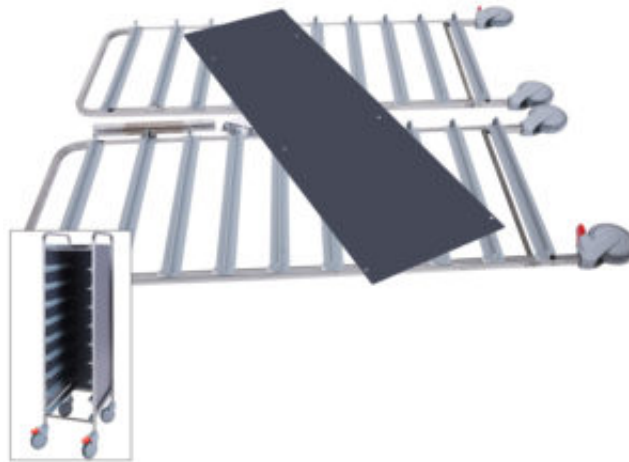

Tray trolley Metos TRT-10C Flat Pack grey

Product information

| | |
|-------------|---|
| SKU | 4558096 |
| Productnaam | Tray trolley Metos TRT-10C Flat Pack grey |
| Afmetingen | 410 × 590 × 1590 mm |
| Gewicht | 19,450 kg |
| Capacity | 10 trays (325x430/530 mm) |

Description

- stainless steel frame
- panelling of grey laminate
- guide rails of polypropene
- stoppers in the both ends of guide rails
- ball bearing wheels Ø 125 mm, two with brakes
- for 10 trays 325 x 430/530 mm
- FP - flat pack, delivery in cardboard box unmounted
- easy to mount with instruction and a tool included in delivery