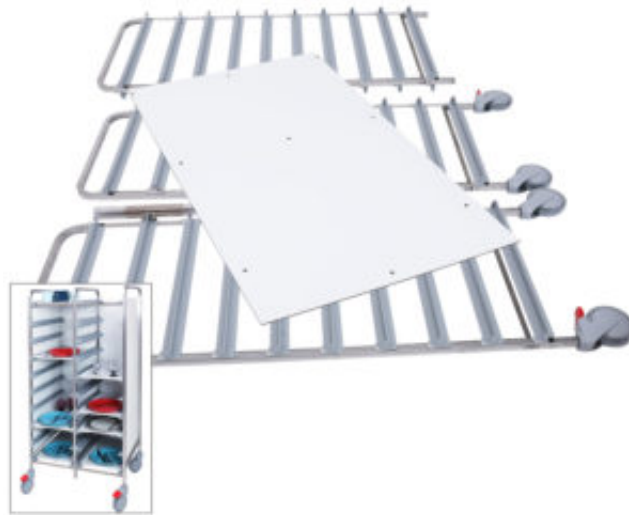

## Tray trolley Metos TRT-20C Flat Pack white

### Product information

---

SKU	4555806
Productnaam	Tray trolley Metos TRT-20C Flat Pack white
Afmetingen	775 × 590 × 1590 mm
Gewicht	28,500 kg
Capacity	20 trays (325x430/530 mm)

### Description

- stainless steel frame
- panelling of white laminate
- guide rails of polypropene
- stoppers in the both ends of guide rails
- Ball bearing wheels Ø 125 mm, two with brakes
- for 20 trays 325 x 430/530 mm
- FP - flat pack, delivery in cardboard box unmounted
- easy to mount with instruction and a tool included in delivery