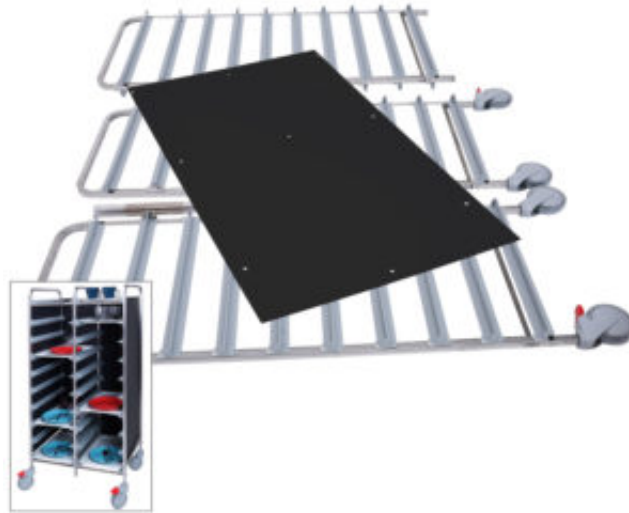

Tray trolley Metos TRT-20C Flat Pack, black

Product information

SKU	4555805
Productnaam	Tray trolley Metos TRT-20C Flat Pack, black
Afmetingen	775 × 590 × 1590 mm
Gewicht	28,500 kg
Capacity	20 trays (325x430/530 mm)

Description

- stainless steel frame
- panelling of black laminate
- guide rails of polypropene
- stoppers in the both ends of guide rails
- Ball bearing wheels Ø 125 mm, two with brakes
- for 20 trays 325 x 430/530 mm
- FP - flat pack, delivery in cardboard box unmounted
- easy to mount with instruction and a tool included in delivery