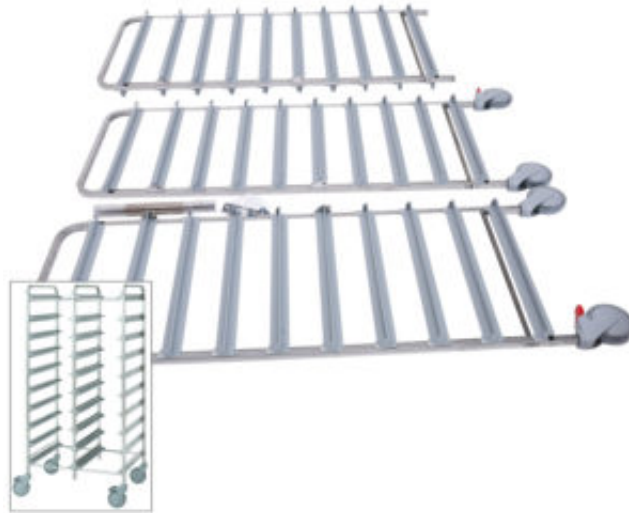

Tray trolley Metos TRT-20 Flat Pack

Product information

SKU	4554456
Productnaam	Tray trolley Metos TRT-20 Flat Pack
Afmetingen	775 × 590 × 1591 mm
Gewicht	24,500 kg
Capacity	20 trays (325x430/530mm)

Description

- stainless steel frame
- guide rails of polypropene
- stoppers in the both ends of guide rails
- Ball bearing wheels Ø 125 mm, two with brakes
- for 20 trays 325 x 430/530 mm
- delivery in cardboard box unmounted
- easy to mount with instruction and a tool included in delivery