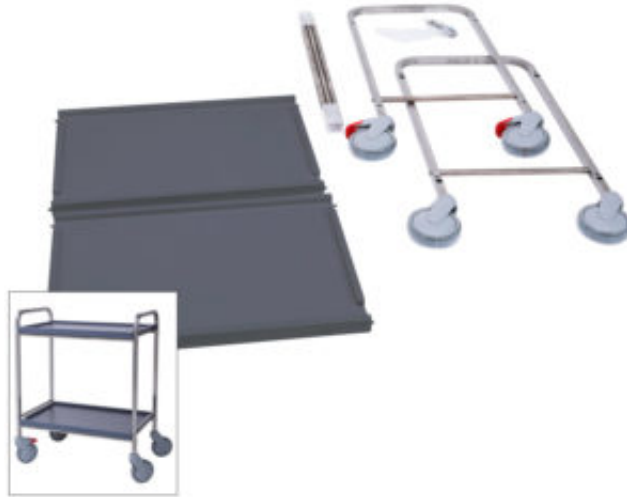

Serving trolley Metos SET-70/2 Flat Pack wooden grey

Product information

SKU	4554235
Productnaam	Serving trolley Metos SET-70/2 Flat Pack wooden grey
Afmetingen	710 × 445 × 800/900 mm
Gewicht	15,600 kg
Capacity	2 tiers

Description

- stainless steel construction
- tiers of grey wood
- ball bearing wheels Ø 125 mm, two with brakes
- two tiers, tier interval 485 mm
- tier size 430 x 640 mm
- stainless steel handles in both ends
- max. load 80 kg
- FP - flat pack, delivery in cardboard box unmounted
- easy to mount with instruction and a tool included in delivery