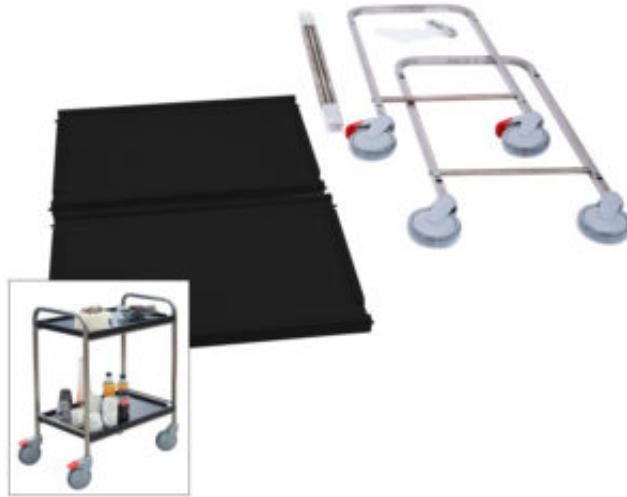

Serving trolley Metos SET-70/2 Flat Pack wooden black

Product information

SKU	4554231
Productnaam	Serving trolley Metos SET-70/2 Flat Pack wooden black
Afmetingen	710 × 445 × 800/900 mm
Gewicht	15,600 kg
Capacity	2 tiers

Description

- stainless steel construction
- tiers of black wood
- ball bearing wheels Ø 125 mm, two with brakes
- two tiers, tier interval 485 mm
- tier size 430 x 640 mm
- stainless steel handles in both ends
- max. load 80 kg
- FP - flat pack, delivery in cardboard box unmounted
- easy to mount with instruction and a tool included in delivery