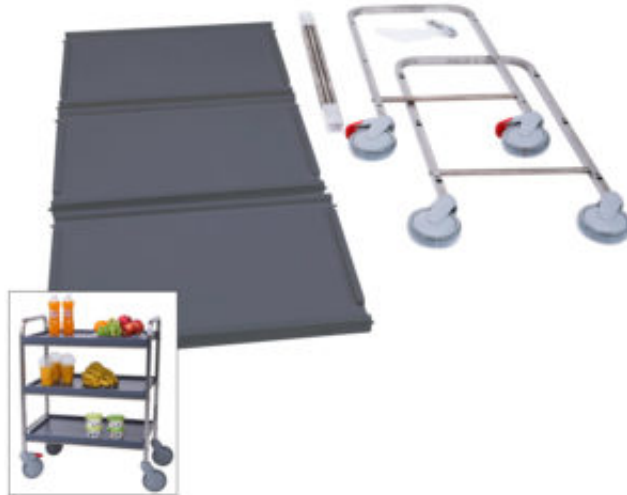

## Serving trolley Metos SET-70/3 Flat Pack, wooden grey

### Product information

---

SKU	4554059
Productnaam	Serving trolley Metos SET-70/3 Flat Pack, wooden grey
Afmetingen	710 × 485 × 900 mm
Gewicht	17,000 kg
Capacity	3 tiers

### Description

- stainless steel construction
- tiers of grey wood
- ball bearing wheels Ø 125 mm, two with brakes
- three tiers, tier interval 220 mm
- tier size 430 x 640 mm
- stainless steel handles in both ends
- max. load 80 kg
- FP - flat pack, delivery in cardboard box unmounted
- easy to mount with instruction and a tool included in delivery